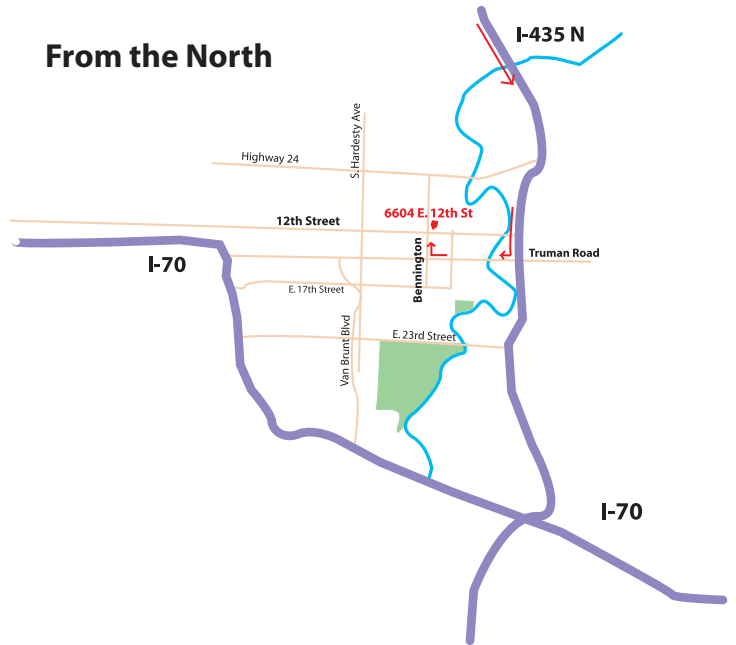

From the North