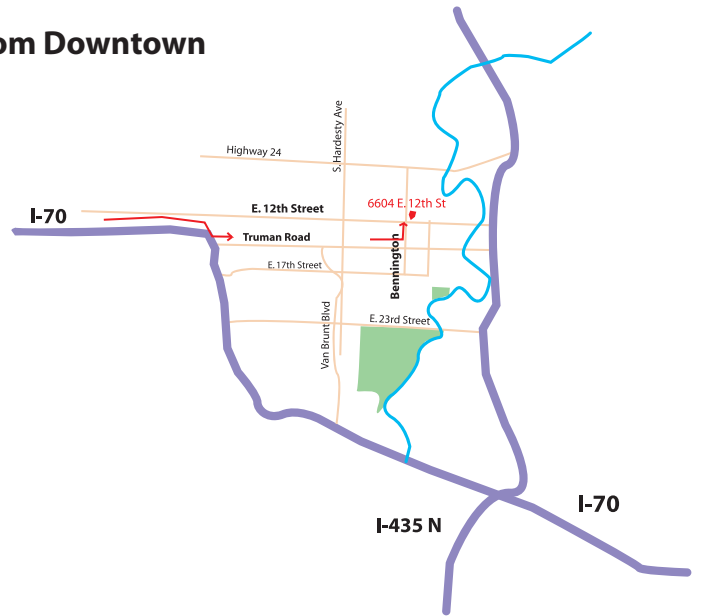

From the North: I-435 North to the Truman Road exit. Turn West (right) on Truman Road. Travel approximately 1 mile to the Bennington / Truman Road stoplight. The Hazmat Fire Station sits on the Northeast corner of this intersection. Turn North (right) on Bennington and go three blocks to 12th Street. Sheffield Place is the four-story brick building on the Northeast corner of 12th and Bennington.

From the South: I-435 East to I-435 North. Go two exits north of the I-70 / 435 interchange to the Truman Road exit. At the end of the exit ramp, turn West (left) on Truman Road. Travel approximately 1 mile to the Bennington / Truman Road stoplight. The Hazmat Fire Station sits on the Northeast corner of this intersection. Turn North (right) on Bennington and go three blocks to 12th Street. Sheffield Place is the four-story brick building on the Northeast corner of 12th and Bennington.

Parking: Parking is allowed on 12th Street in front of Sheffield Place. There is a small parking lot on the east side of the building, which is accessed off of 12th Street. A larger parking lot is in the back of the facility and accessed off of Bennington.

Entering the Facility: The entry door is on the 12th Street side of the building. Please ring the doorbell and staff will let you in.

From Downtown